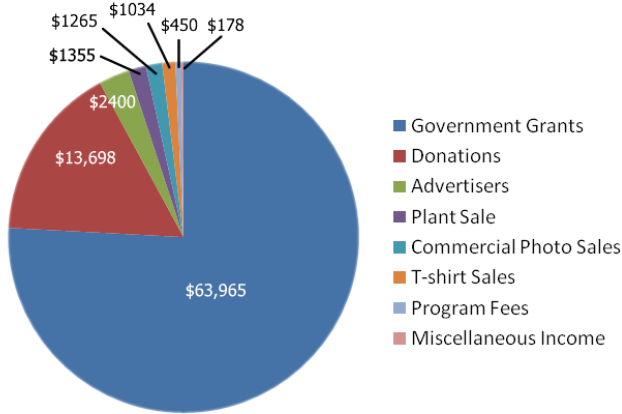

Katy Chayka

Creator of Minnesota Wildflowers,
President and Board Chair

2017 Financial Summary

Total income for fiscal year 2017: \$84,344

2017 Funding Sources

2017 Expenses

2017 Donors (* repeat donor – a very special thanks to you!)