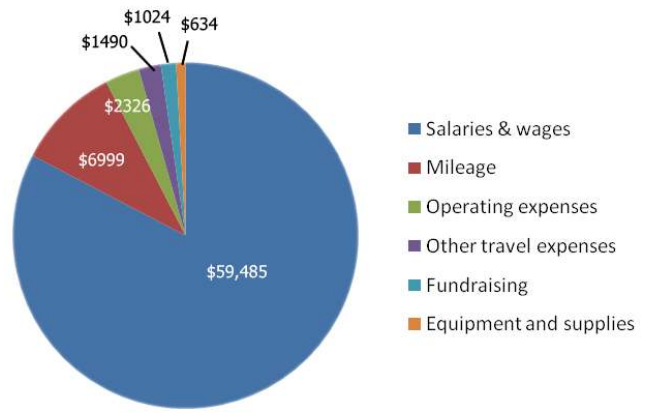

Katy Chayka

Creator of Minnesota Wildflowers,
President and Board Chair

2017 Financial Summary

Total income for fiscal year 2017: \$84,344

2017 Funding Sources

2017 Expenses

2017 Donors (* repeat donor – a very special thanks to you!)