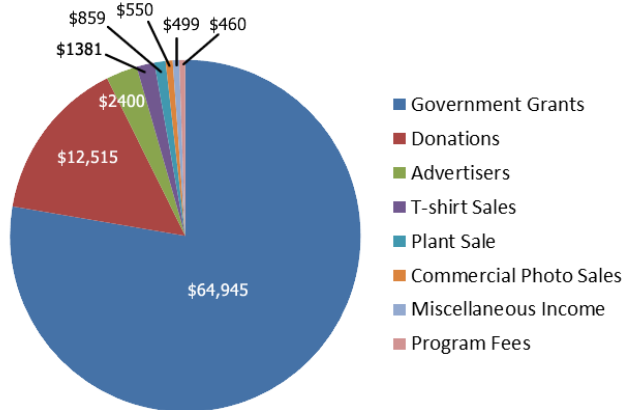

On another note, Peter has been refining his aquatic photography techniques and we'll start publishing a full aquatics section on the website very soon.

We expect to have the best photos of aquatic species on the web and are very excited to ramp this up!

Can lichens be far behind? 😊

Katy Chayka

Creator of Minnesota Wildflowers,
President and Board Chair

2018 Financial Summary

Total income for fiscal year 2018: \$83,608

2018 Funding Sources

2018 Expenses

2018 Donors (* repeat donor – a very special thanks to you!)