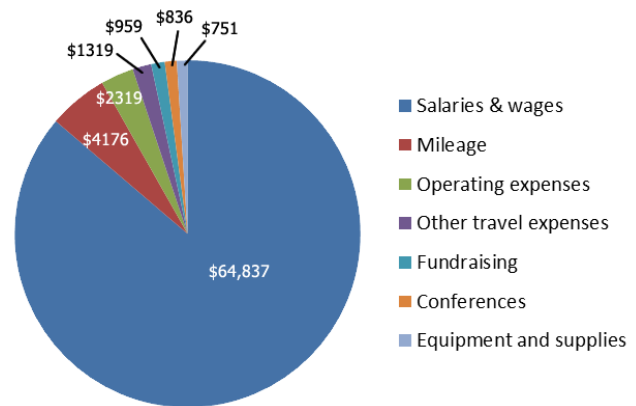

Can lichens be far behind? 😊

Katy Chayka

Creator of Minnesota Wildflowers,
President and Board Chair

2018 Financial Summary

Total income for fiscal year 2018: \$83,608

2018 Funding Sources

2018 Expenses

2018 Donors (* repeat donor – a very special thanks to you!)