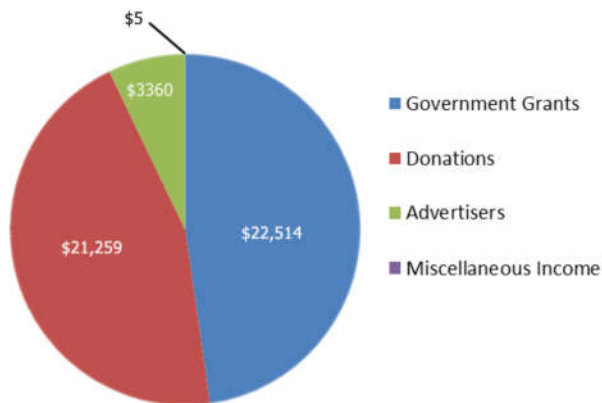

2020 Financial Summary

Total income for fiscal year 2020: $47,178

2020 Funding Sources