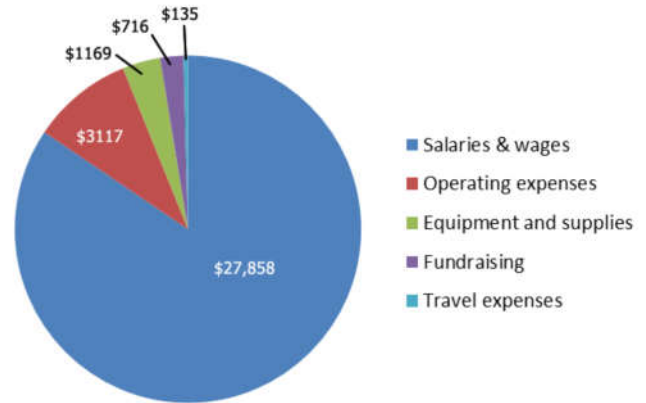

2020 Expenses

2020 Donors (* repeat donor – a very special thanks to you!)

$200+

Deborah Buria-Falkowski, Mr. J.S. Futcher*, Gail Hanson*, Louise Liao*, Rebecca Marty, Katherine Meehan*, Donald Padgett, Joseph & Molly Reinemann*, Janice Sommer*, Big Rivers Big Woods Wild Ones*, Michael Wolesky*, Natural Resources Restoration Inc*, Prairie Moon Nursery

$100+

John Arthur*, Terry Baker*, Joyce Benoit*, Susan Betzler*, Terry Bovee, Gerald Bridge*, Mary Florence Brink, Tara Buehler, Robert Bystrom*, Karri Carlson*, Stephanie Daily, Rebecca Dutton, Cara J Greger*, Kevin Halling*, Bonnie Harper-Lore*, Phil Hartley*, Jacob Hugart*, Kathy Johnson*, William Karanikolas, Barb Keith*, Michael Larsen, Sheila Markeson*, Lydia Miramontes Loyd*, Mary Munn*, Sandra Nussbaum*, Mary Kathryn Robbins*, Amy Schnebelin*, Alene Schneierson, Kerith St. Louis, Barb Thoman, Geraldine Urbanski, Philip H Wheeler, Patrick Wintheiser*, John Zakelj*, Gary Zamzow*, Harmony Garden Club

$50+

Sharon Adams*, Christian Anderson, Marcia Anderson, Sara Barsel, Briana Lyn Beck*, Elizabeth Beck*, Roger Becker*, Merrily Brandt, Sara Brokaw*, Mary G Brown*, Jessica Christensen*, Michelle Cochran*, Patricia DeBoer*, Kelly DeBrine, Joel Dunnette*, Eric & Lettie Eckberg, Jill Engle*, Tony Ernst*, Kathy Farmer, Shelby Flint*, Mark Fulton*, Robert Fulton*, Julie Gartner, Carole Gernes*, Norma & Terry Gilbertson, Maureen Graber*, Michelle Hill, James Hillegass, Sherrie Hood, Marilyn Jones*, Carolyn Kerns, Pia Klein*, Cynthia Lane*, John Lang*, Scott Lind*, Jane Lundberg, Stephanie Lyon*, Drs Nathan & Jessica Marti*, Derek Nelson, Janet Nelson*, Jon Nicholson*, Marcie O'Connor, Sharon Parker*, Dennis Pederson, Joseph Plantenberg*, Hedera Porter*, Mary Beth Pottratz*, Richard Quist, Sarah Rada-Scott, Jean Ranweiler*, Marian Rengel, Jonathan Rigden, Marta Roser, Kathleen Seal, Jim Stensvold*, David Stuart*, Michael Tillotson*, Mary Vehrenkamp, Elizabeth Vokac*, Timothy Walker*, Dolores Wholey, Laurie Yahr*, and 1 anonymous donor

Advertising Sponsors

Itasca Ladyslipper Farm
Landscape Alternatives
Minnesota Native Landscapes
Minnesota Native Plant Society
Morning Sky Greenery
Natural Shore Technology
Prairie Moon Nursery
Prairie Restorations
Shooting Star Native Seeds
Wild Ones Twin Cities